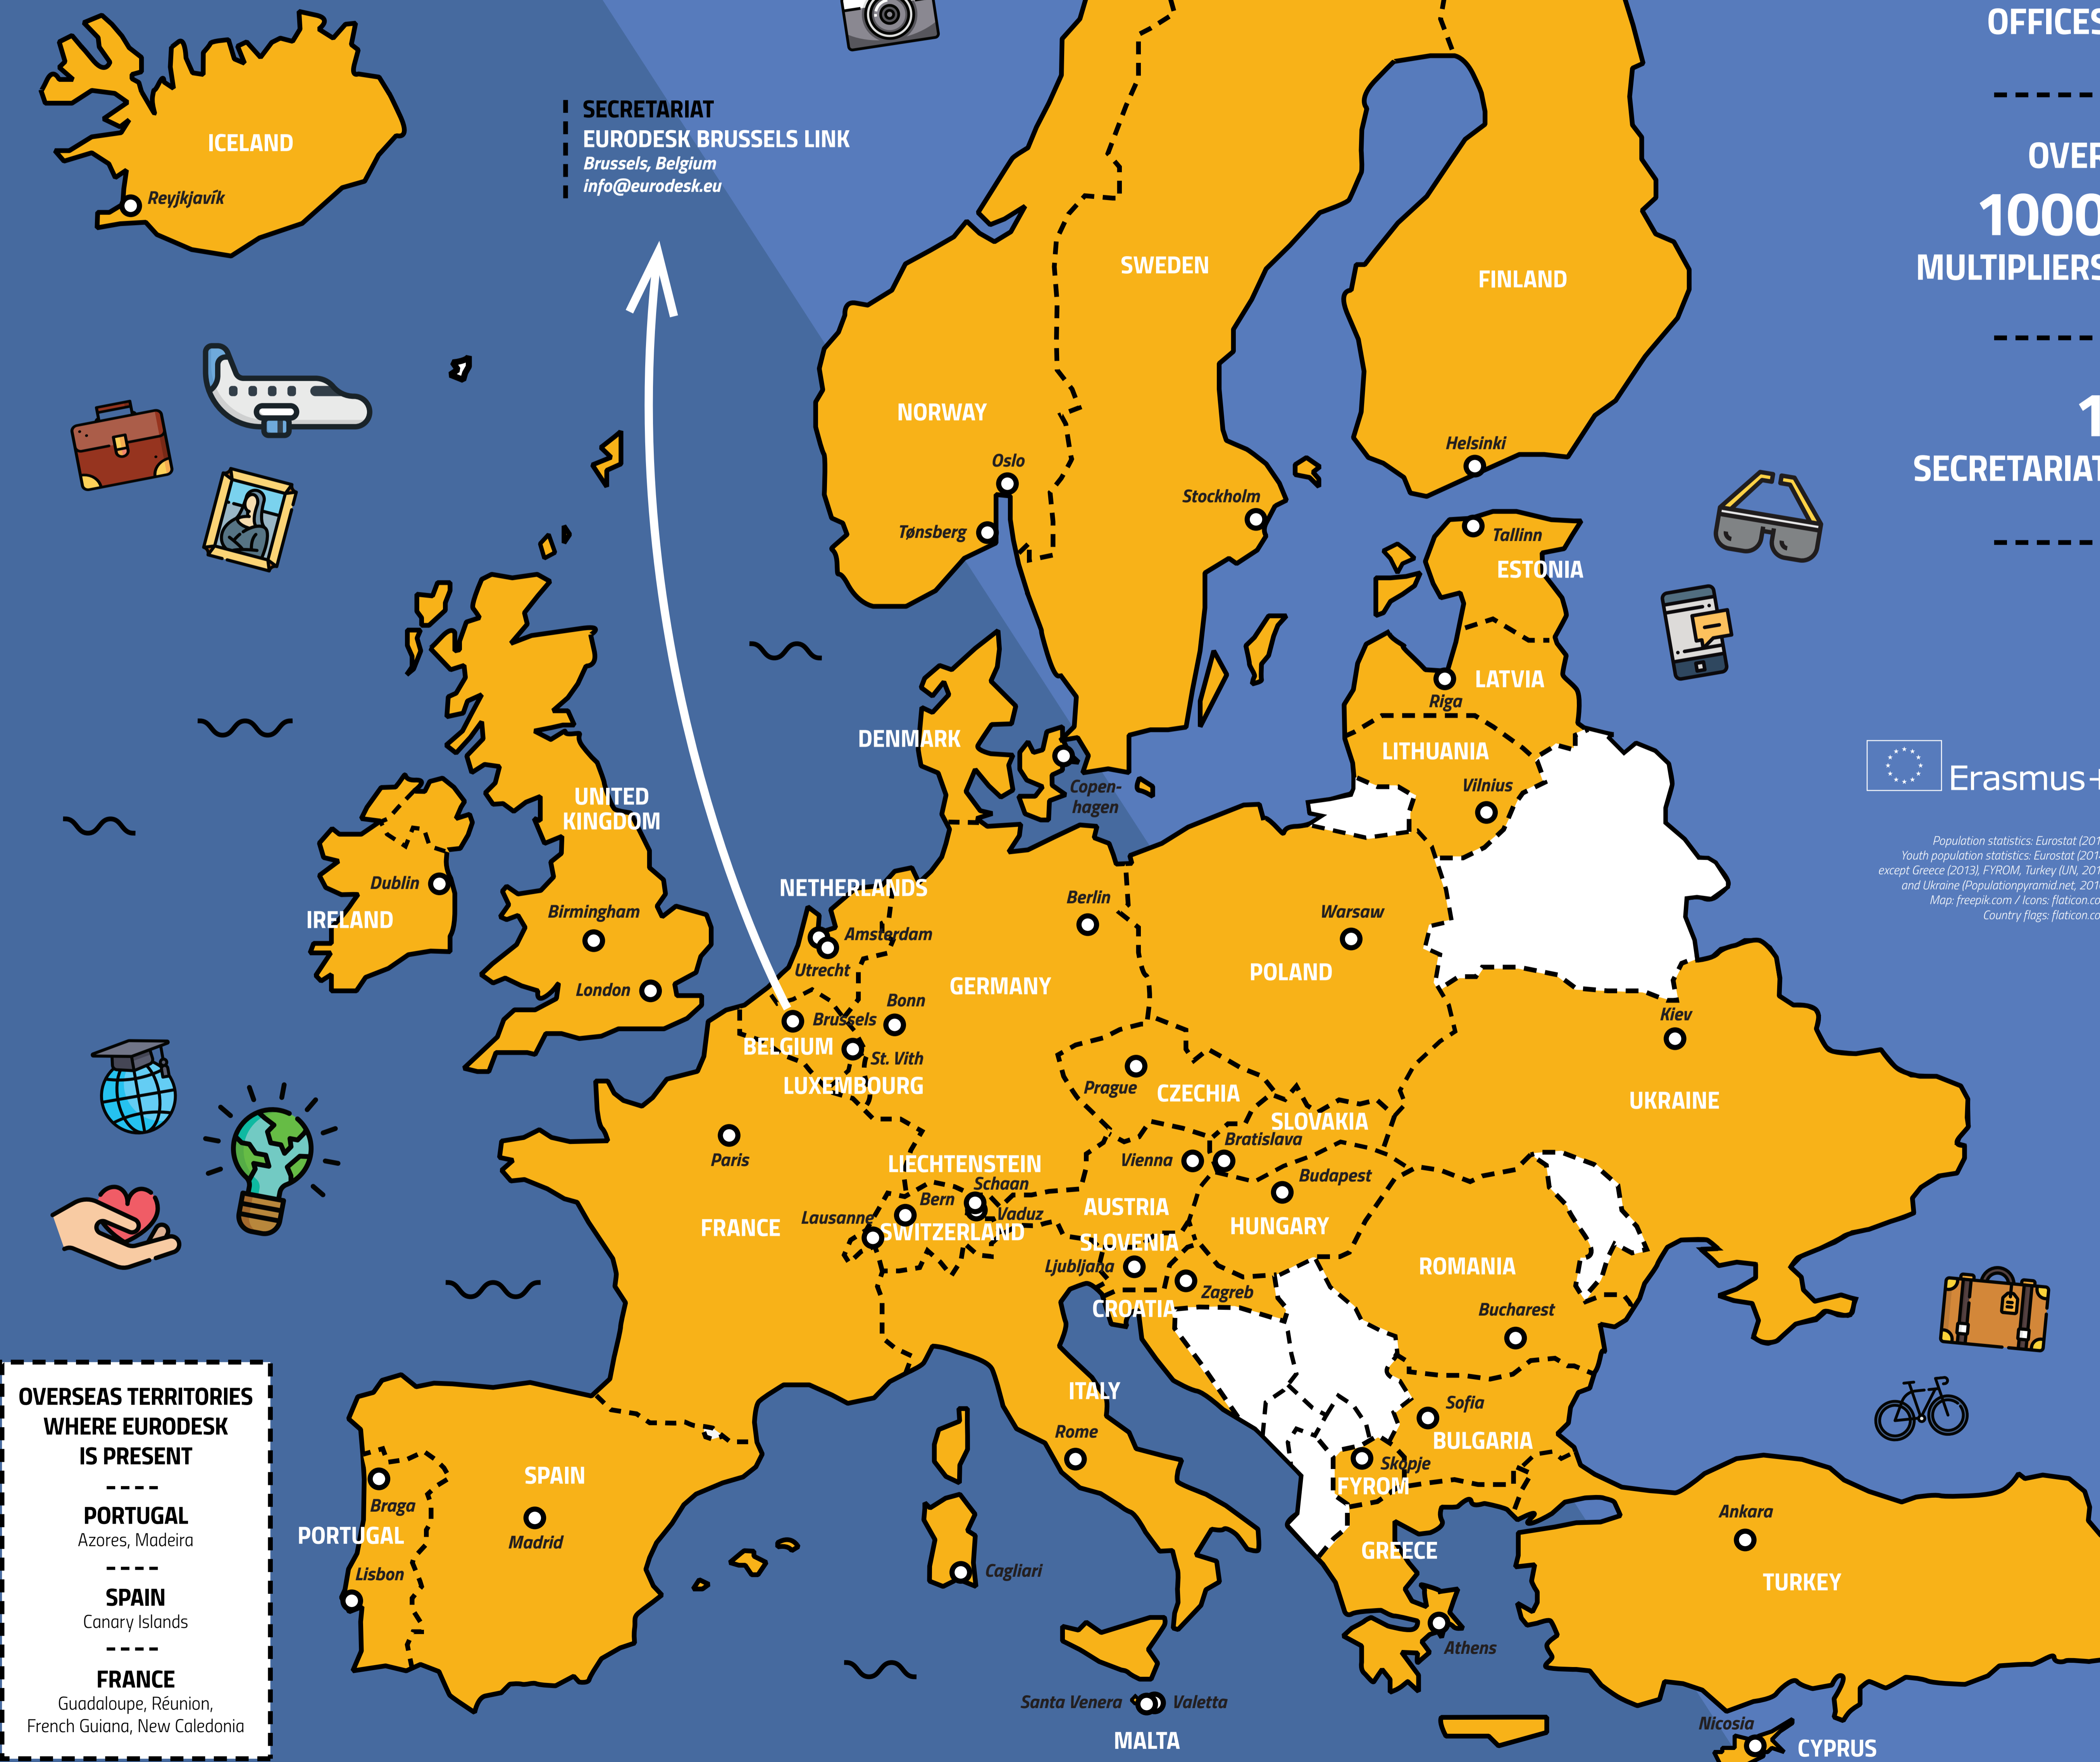

INFORMING ALL YOUNG PEOPLE ABOUT WAYS TO EXPERIENCE THE WORLD.

eurodesk.eu

35 COUNTRIES

37 COORDINATING OFFICES

OVER 1000 MULTIPLIERS

1 SECRETARIAT

SECRETARIAT
EURODESK BRUSSELS LINK
Brussels, Belgium
info@eurodesk.eu

OVERSEAS TERRITORIES WHERE EURODESK IS PRESENT

- **PORTUGAL**
  Azores, Madeira
- **SPAIN**
  Canary Islands
- **FRANCE**
  Guadeloupe, Réunion, French Guiana, New Caledonia